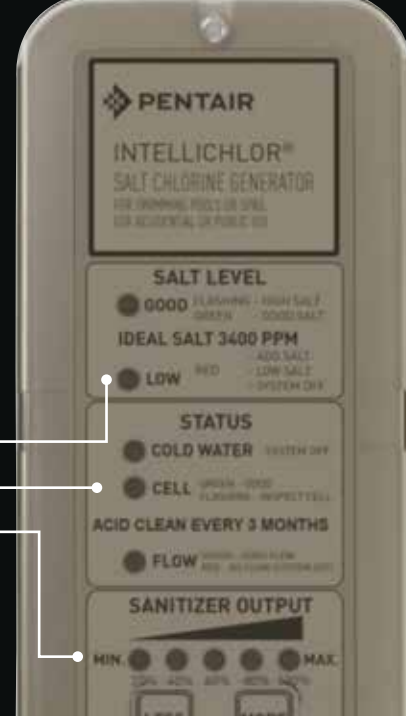

RELIABILITY IS BUILT IN

The IntelliChlor IC15 generator is engineered to stand up to the toughest pool conditions and provide years of dependable performance.

- Titanium electrode cell blades are coated with ruthenium oxide.
- Control electronics are isolated in the cell, away from high-heat components, for longer power life.
- Totally waterproofed electronics for maximum reliability.
- Rugged, dependable power supply/transformer is UL Listed and can be mounted vertically on the wall up to 15 feet away from the cell.
- Union inlet and outlet connections make cell replacement fast and easy.

INTELLICHLOR[®]

SALT CHLORINE GENERATOR

Take the guesswork out of sanitization with easy-to-read displays and user-friendly controls

Two LED salt level Indicators

Two-color status displays

Five sanitizer output levels with two-button control

ENGINEERED FOR SAFETY

The IntelliChlor IC15 generator meets important standards for safety.

- The power supply cell and electronics meet the requirements of the UL 1081 Standard—the industry standard for pool salt chlorine generators.
- The power supply itself is UL Listed, with a flammability rating of UL 94V0.